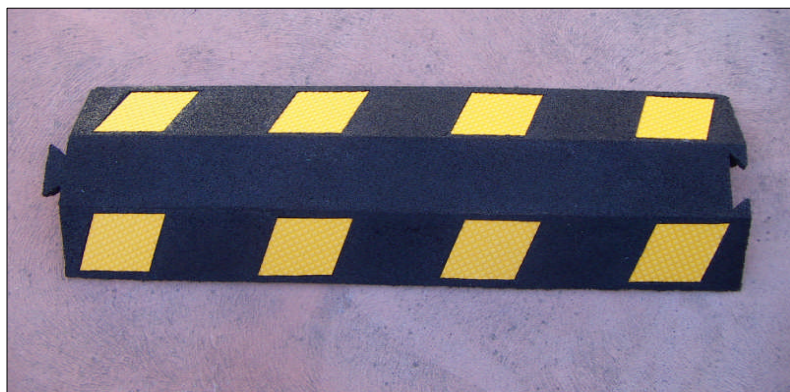

## Cable/Hose Protection

The latest's Innovation Cable Protection

**Cable Protector - 1m long by 350mm wide by 60mm high**

**with Cable Channel - 80mm by 30mm standard**

Cable protectors are designed to be used where cables need to be crossed at pedestrian walkways or vehicle crossovers. The cable channel can be customised to your requirements and the sections interlocked for additional stability. Economical and easy to work with sections can be glued or bolted for light vehicle traffic or permanent applications. Light and easy to handle with high visibility, reflective panels – perfect for temporary installations at sports and concert venues, construction sites etc . .